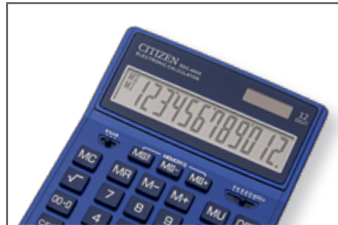

Spis treści: